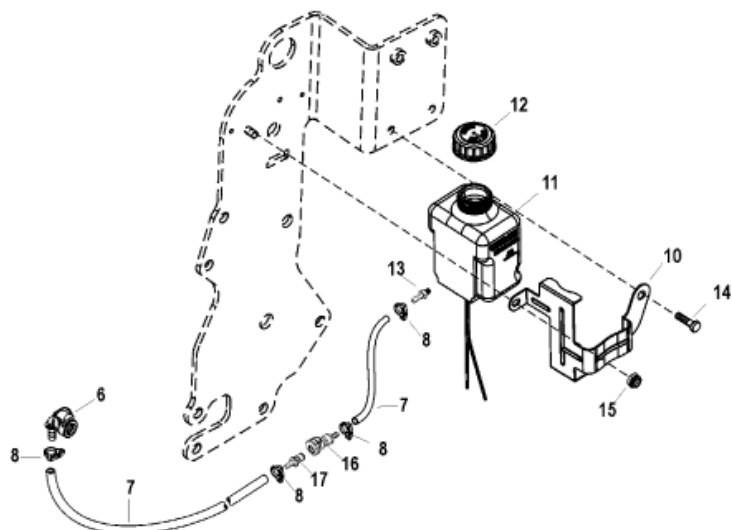

Parts List						
Ref	Class	Part	Description	Qty	Comment	Footnote
1		860065A	BRACKET KIT, Lube Monitor Rese	1	(Closed Cooling)	
2		808023T	STRAP, Reservoir Retainer	1		
3		806193A46	LUBE BOTTLE, Lube Monitor	1	(Closed Cooling)	
4	36	806727	CAP, Lube Reservoir	1		
5	22	808624	CONNECTOR, Lube Reservoir	1		
6	22	861163	QUICK CONNECTOR, (90 Degree)	1		
7	32	19409 71	HOSE, (54.00 Inches Bulk) (.25 Inc	1		
8	54	41582 5	CLAMP, Nylon, Hose	AR		
9	10	98261	SCREW, (.375-16 x .750)	2		
10		865175T	BRACKET, Lube Monitor Reservoir	1	(Standard Cooling)	
11		806193A47	RESERVOIR, Lube Monitor	1	(Standard Cooling)	
12	36	806727	CAP, Lube Reservoir	1		
13	22	85439001	CONNECTOR, Male, Lube Reservoir	1		
14	10	828552	SCREW, (.375-16 x .500)	1		
15	11	826709 8	NUT, (.250-20)	1		
16	22	865379	FITTING, Female	1		
17	22	865191	FITTING, Male	1		