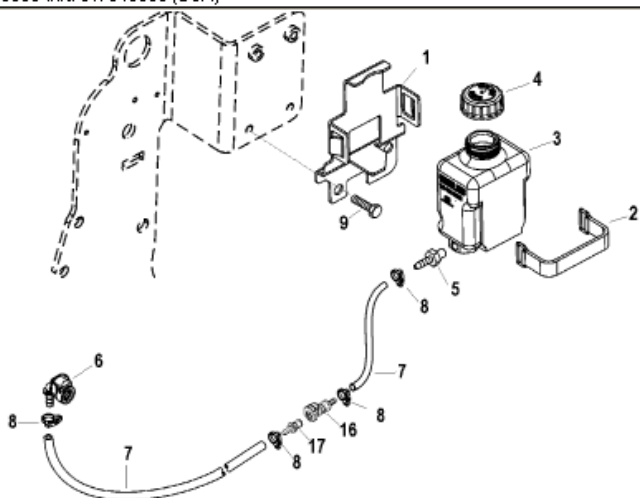

Parts List						
Ref	Class	Part	Description	Qty	Comment	Footnote
1		860065A	BRACKET KIT, Lube Monitor Rese	1	(Closed Cooling)	
2		808023T	STRAP, Reservoir Retainer	1		
3		806193A46	LUBE BOTTLE, Lube Monitor	1	(Closed Cooling)	
4	36	806727	CAP, Lube Reservoir	1		
5	22	808624	CONNECTOR, Lube Reservoir	1		
6	22	861163	QUICK CONNECTOR, (90 Degree)	1		
7	32	19409 71	HOSE, (54.00 Inches Bulk) (.25 Inc	1		
8	54	41582 5	CLAMP, Nylon, Hose	AR		
9	10	98261	SCREW, (.375-16 x .750)	2		
10		865175T	BRACKET, Lube Monitor Reservoir	1	(Standard Cooling)	
11		806193A47	RESERVOIR, Lube Monitor	1	(Standard Cooling)	
12	36	806727	CAP, Lube Reservoir	1		
13	22	85439001	CONNECTOR, Male, Lube Reservoir	1		
14	10	828552	SCREW, (.375-16 x .500)	1		
15	11	826709 8	NUT, (.250-20)	1		
16	22	865379	FITTING, Female	1		
17	22	865191	FITTING, Male	1		